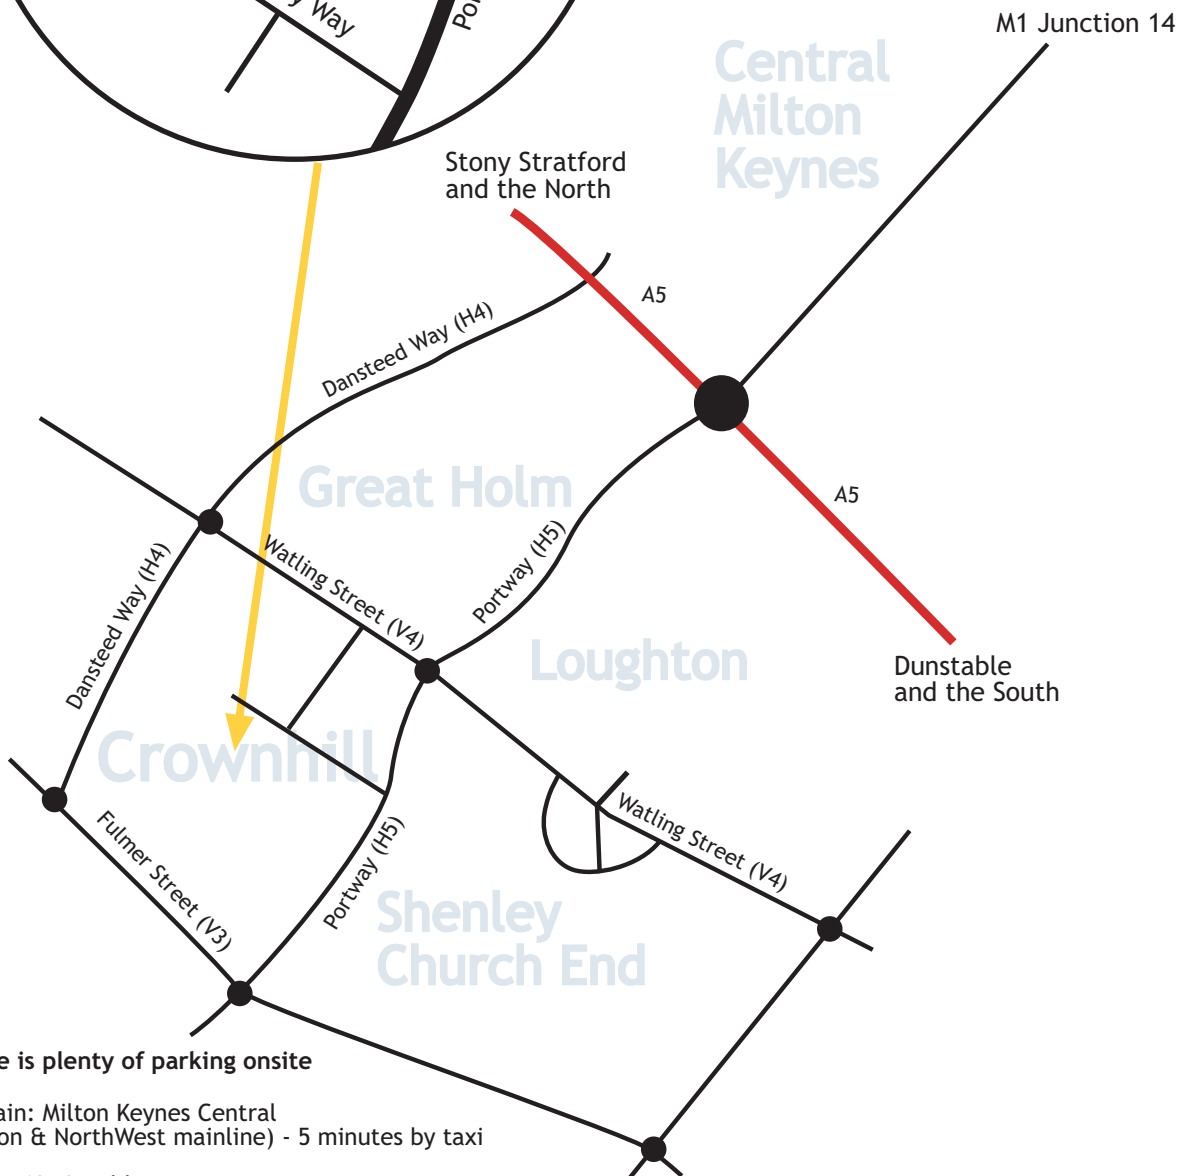

## LMD Learning Solutions

Talon House  
Presley Way  
Crownhill  
Milton Keynes  
MK8 0ES

There is plenty of parking onsite

By train: Milton Keynes Central  
(Euston & NorthWest mainline) - 5 minutes by taxi

By bus: National buses stop at  
Milton Keynes Coachway (15 minutes by taxi) and/or  
Milton Keynes Central station (5 minutes by taxi)

LMD Learning Solutions Ltd  
Talon House, Presley Way, Crownhill  
Milton Keynes MK8 0ES, UK  
T +44 (0)1908 264700 F +44 (0)1908 263625  
[www.LMD.co.uk](http://www.LMD.co.uk)